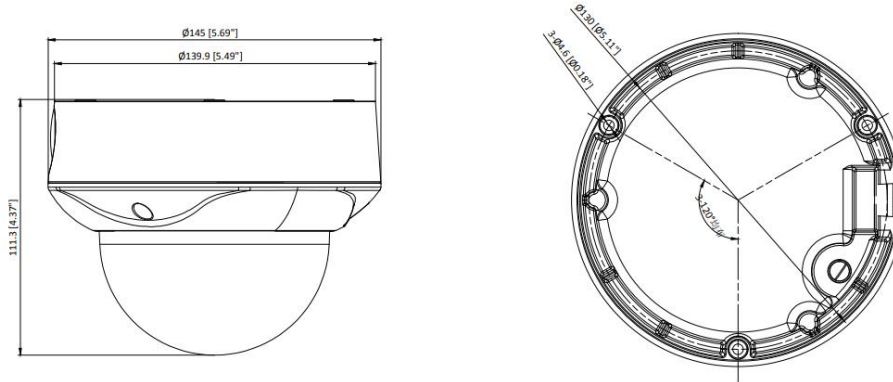

www.hikvision.com

▪ Specification

Camera	
Image Sensor	5 MP CMOS
Signal System	PAL/NTSC
Resolution	2560 (H) × 1944 (V)
Frame Rate	TVI: 5 M @ 20 fps, 4 M @ 30 fps, 4 M @ 25 fps, 1080p @ 30 fps, 1080p @ 25 fps AHD: 5 M @ 20 fps, 4 M @ 30 fps, 4 M @ 25 fps CVI: 4 M @ 30 fps, 4 M @ 25 fps CVBS: PAL/NTSC
Min. Illumination	0.01 Lux @ (F1.2, AGC ON), 0 Lux with IR
Shutter Time	PAL: 1/25 s to 1/50,000 s; NTSC: 1/30 s to 1/50,000 s
Lens	2.7 mm to 13.5 mm motorized varifocal lens
Field of View	horizontal FOV: 95° to 26°, vertical FOV: 72° to 20°, diagonal FOV: 126° to 33°
Lens Mount	Ø14
Day & Night	IR Cut Filter
WDR (Wide Dynamic Range)	Digital WDR
Angle Adjustment	Pan: 0° to 355°, Tilt: 0° to 75°, Rotation: 0° to 355°
Image	
Day/Night Mode	Auto/Color/BW (Black and White)
Image Mode	STD/HIGH-SAT
AGC	Yes
White Balance	Auto/Manual
AE (Auto Exposure) Mode	DWDR, BLC, HLC, Global
Noise Reduction	2D DNR
Language	English
Function	Brightness, Smart IR, Sharpness
Interface	
Video Output	Switchable TVI/AHD/CVI/CVBS
General	
IR Range	Up to 40 m
Operating Conditions	-40°C to 60°C (-40°F to 140°F), Humidity: 90% or less (non-condensing)
Power Supply	12 VDC±15%, 24 VAC±15%
Consumption	Max 5.9 W
Protection Level	IP67, IK10
Material	Metal
Communication	HIKVISION-C
Dimension	Ø145 mm × 111.3 mm (5.69" × 4.37")
Weight	Approx. 837 g (1.85 lb.)

Order Model

HWT-D350-Z

Dimension

▪ **Accessory**

DS-1281ZJ-DM45 Junction box	DS-1275ZJ-SUS Vertical pole mount	DS-1276ZJ-SUS Corner mount	DS-1271ZJ-140-DM45 Vertical mount	DS-1273ZJ-140-DM45 Wall mount
				
				
DS-1280ZJ-DM45 Junction box				
				
				