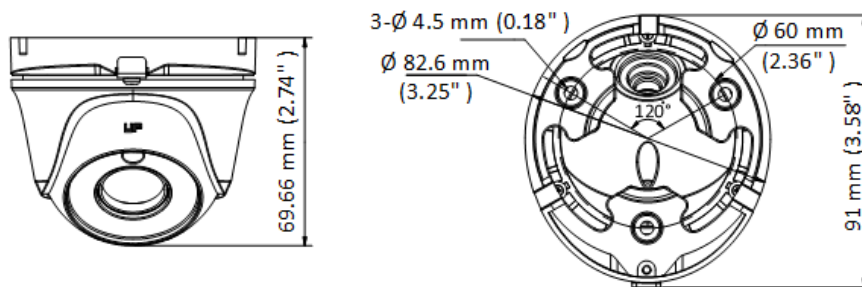

▪ **Available Model**

HWT-T150-M

▪ **Dimension**

▪ **Accessory**

▪ **Optional**

HIA-B201	HIA-B301	HIA-B401-110T	HIA-J101
Corner mount	Vertical pole mount	Wall Mount	Junction Box

Distributed by

Headquarters

No.555 Qianmo Road, Binjiang District,
Hangzhou 310051, China
T +86-571-8807-5998
overseasbusiness@hikvision.com

Hikvision USA
T +1-909-895-0400
sales.usa@hikvision.com

Hikvision Europe
T +31-23-55-42-770
info.eu@hikvision.com

Hikvision Middle East
T +971-4-8816086
salesme@hikvision.com

Hikvision Russia
T +7-495-669-67-99
saleru@hikvision.com

Hikvision India
T +91-22-28469900
sales@pramahikvision.com

Hikvision Italy
T +39-0438-6902
info.it@hikvision.com

Hikvision France
T +33(0)1-85-330-450
info.fr@hikvision.com

Hikvision Spain
T +34-91-737-16-55
info.es@hikvision.com

Hikvision Poland
T +48-22-460-01-50
poland@hikvision.com

Hikvision UK
T +01628-902140
support.uk@hikvision.com

Hikvision Singapore
T +65-6684-4718
sg@hikvision.com

Hikvision Oceania
T +61-2-8599-4233
salesau@hikvision.com

Hikvision Canada
T +1-909-895-0400
sales.usa@hikvision.com

Hikvision Korea
T +82-31-731-8841
sales.korea@hikvision.com

Hikvision Brazil
T +55 11 3318-0050
Latam.support@hikvision.com

Hikvision Africa
T +27 (0) 0351172
sale.africa@hikvision.com

Hikvision Hong Kong
T +852-2151-1761