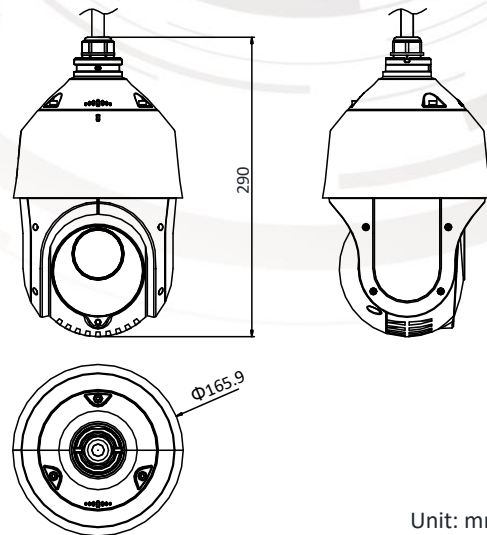

Dimensions

Unit: mm

Available Model

- HWP-N4425IH-DE