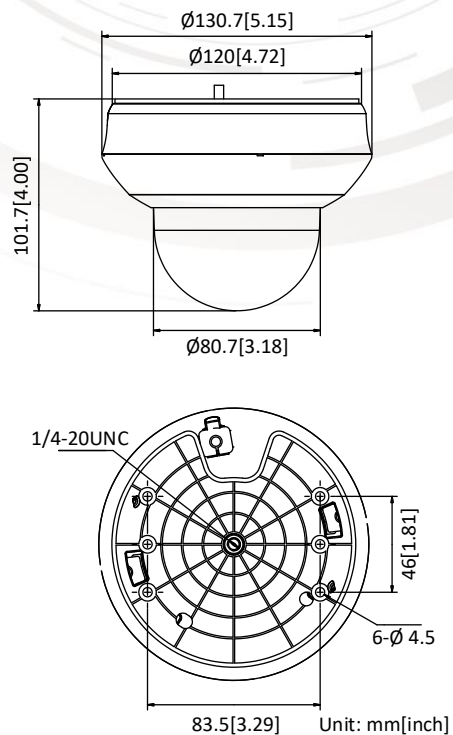

HWP-N2404IH-DE3 (C)
4MP 4× IR Network PTZ Camera

Key Features

- 1/3" progressive scan CMOS
- Up to 2560 × 1440@25fps resolution
- Min. illumination:
  Color: 0.005 Lux @(F1.6, AGC ON)
  B/W: 0.001 Lux @(F1.6, AGC ON)
  0 Lux with IR
- 4 × optical zoom, 16 × digital zoom
- 120 dB WDR, 3D DNR, EIS, Regional Exposure, Regional Focus
- 12 VDC & PoE
- Up to 20 m IR distance
- IK10, IP66
- Support H.265+/H.265 video compression
- Built-in microphone

Available Model

- HWP-N2404IH-DE3 (C)

Dimension