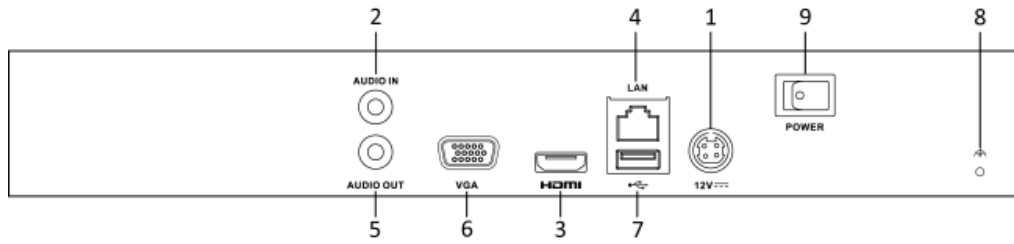

Dimensions

Index	Description	Index	Description
1	Power Supply	6	VGA Interface
2	Audio In	7	USB Interface
3	HDMI Interface	8	Ground
4	LAN Network Interface	9	Power Switch
5	Audio Out