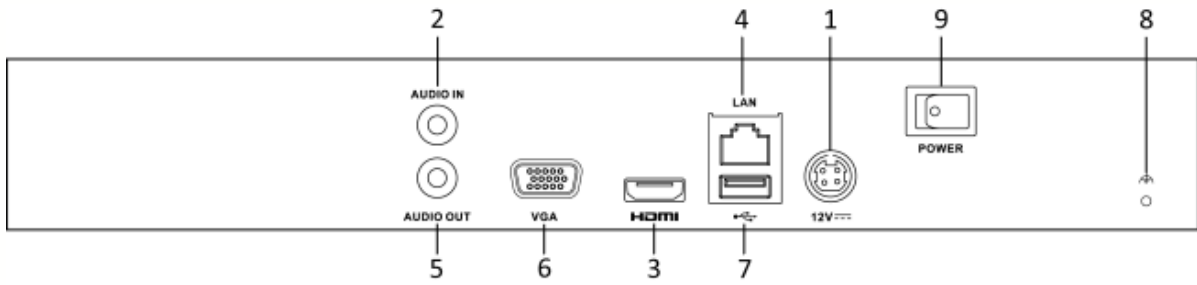

Dimensions

Index	Description	Index	Description
1	Power Supply	6	VGA Interface
2	Audio In	7	USB Interface
3	HDMI Interface	8	Ground
4	LAN Network Interface	9	Power Switch
5	Audio Out		

Specifications

Model		HWN-4104MH	HWN-4108MH	HWN-4116MH
Video/Audio input	IP video input	4-ch	8-ch	16-ch
	Two-way audio	Up to 8 MP resolution		
Network	Incoming bandwidth	40 Mbps	80 Mbps	160 Mbps
	Outgoing bandwidth	80 Mbps		
Video/Audio output	Recording resolution	8 MP/6 MP/5 MP/4 MP/3 MP/1080p/UXGA /720p/VGA/4CIF/DCIF/ 2CIF/CIF/QCIF		
	HDMI output resolution	1-ch, 4K (3840 × 2160)/30Hz, 1920 × 1080p/60Hz, 1600 × 1200/60Hz, 1280 × 1024/60Hz, 1280 × 720/60Hz, 1024 × 768/60Hz; HDMI/VGA simultaneous output	1-ch, 4K (3840 × 2160)/30Hz, 1920 × 1080p/60Hz, 1600 × 1200/60Hz, 1280 × 1024/60Hz, 1280 × 720/60Hz, 1024 × 768/60Hz	
	VGA output resolution	1920 × 1080p/60Hz, 1600 × 1200/60Hz, 1280 × 1024/60Hz, 1280 × 720/60Hz, 1024 × 768/60Hz; HDMI/VGA simultaneous output	1-ch, 1920 × 1080p/60Hz, 1280 × 1024/60Hz, 1280 × 720/60Hz, 1024 × 768/60Hz	
	Audio output	1-ch, RCA (Linear, 1 KΩ)		
Decoding	Decoding format	H.265/H.265+/H.264/H.264+/MPEG4		
	Live view / Playback resolution	8 MP/6 MP/5 MP/4 MP/3 MP/1080p/UXGA /720p/VGA/4CIF/DCIF/ 2CIF/CIF/QCIF		
	Synchronous playback	4-ch	8-ch	16-ch
	Capability	1-ch @ 8 MP / 4-ch @ 1080p		
Network management	Network protocols	TCP/IP, DHCP, Hik-Connect, DNS, DDNS, NTP, SADP, SMTP, NFS, iSCSI, UPnP™, HTTPS		
Hard disk	SATA	1 SATA interface		
	Capacity	Up to 6TB capacity for each disk		
External interface	Network interface	1, RJ-45 10/100/1000 Mbps self-adaptive Ethernet interface		
	USB interface	2 × USB 2.0		
General	Power supply	12 VDC		
	Power	≤ 18W		
	Consumption (without hard disk)	≤ 10 W		
	Working temperature	-10 to +55° C (+14 to +131° F)		
	Working humidity	10 to 90 %		
	Chassis	1U chassis		
	Dimensions (W × D × H)	315 × 240 × 48 mm (12.4" × 9.4" × 1.9")		
Weight(without hard disk)	≤ 1 kg (2.2 lb)			