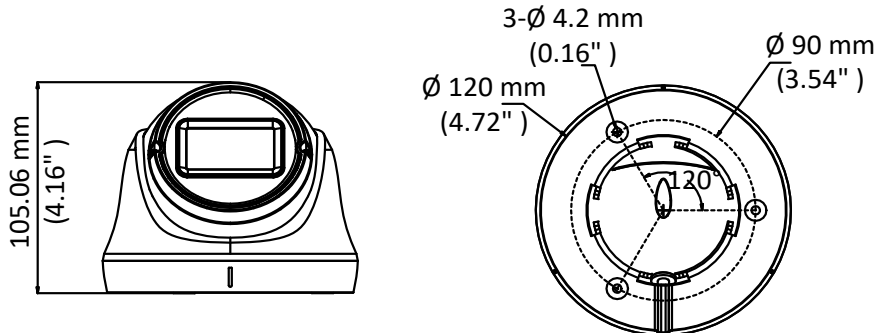

Order Model

HWT-T340-VF

Dimension

Accessories

Distributed by

Headquarters

No.555 Qianmo Road, Binjiang District,
Hangzhou 310051, China
T +86-571-8807-5998
overseasbusiness@hikvision.com

Hikvision USA
T +1-909-895-0400
sales.usa@hikvision.com

Hikvision Europe
T +31-23-55-42-770
info.eu@hikvision.com

Hikvision Middle East
T +971-4-8816086
salesme@hikvision.com

Hikvision Russia
T +7-495-669-67-99
saleru@hikvision.com

Hikvision India
T +91-22-28469900
sales@pramahikvision.com

Hikvision Italy
T +39-0438-6902
info.it@hikvision.com

Hikvision France
T +33(0)1-85-330-450
info.fr@hikvision.com

Hikvision Spain
T +34-91-737-16-55
info.es@hikvision.com

Hikvision Poland
T +48-22-460-01-50
poland@hikvision.com

Hikvision UK
T +01628-902140
support.uk@hikvision.com

Hikvision Singapore
T +65-6684-4718
sg@hikvision.com

Hikvision Oceania
T +61-2-8599-4233
salesau@hikvision.com

Hikvision Canada
T +1-909-895-0400
sales.usa@hikvision.com

Hikvision Korea
T +82-31-731-8841
sales.korea@hikvision.com

Hikvision Brazil
T +55 11 3318-0050
Latam.support@hikvision.com

Hikvision Africa
T +27 (10) 0351172
sale.africa@hikvision.com

Hikvision Hong Kong
T +852-2151-1761