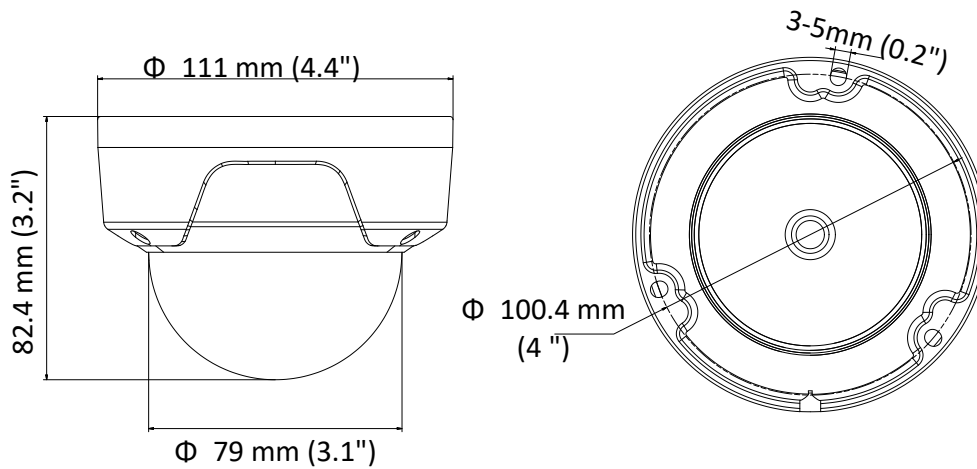

Simultaneous Live View	Up to 6 channels
User/Host	Up to 32 users 3 levels: Administrator, Operator and User
Client	iVMS-4200, Hik-Connect, iVMS-5200
Web Browser	IE8+, Chrome 31.0-44, Firefox 30.0-51, Safari 8.0+
Interface	
Communication Interface	1 RJ45 10M/100M self-adaptive Ethernet port
Reset Button	Yes
General	
Operating Conditions	-30 °C to 50 °C (-22 °F to 122 °F), humidity: 95% or less (non-condensing)
Power Supply	12 VDC ± 25%, 5.5 mm coaxial power plug PoE (802.3af, class 3)
Power Consumption and Current	12 VDC, 0.5 A, Max: 5.5 W PoE: (802.3af, 36 V to 57 V), 0.2 A to 0.1 A, Max: 7 W
Ingress Protection	IP67, IK10
Material	Without -M model: Bubble: plastic, front cover: plastic, bottom base: metal -M model: Bubble: plastic, front cover: metal, bottom base: metal
Dimensions	Camera: Ø 111 mm × 82.4 mm (Ø 4.4" × 3.2") With package: 134 mm × 134 mm × 108 mm (5.3" × 5.3" × 4.3")
Weight	Without -M model: Camera: approx. 410 g (0.9 lb.) With package: approx. 610 g (1.3 lb.) -M model: Camera: approx. 455 g (1 lb.) With package: approx. 655 g (1.4 lb.)

Available Models

HWI-D140H (2.8/4 mm), HWI-D140H-M (2.8/4 mm)

Dimension

Accessory

DS-1259ZJ
Inclined Ceiling
Mount

DS-1271ZJ-110
Pendant Mount

DS-1272ZJ-110
Wall Mount

DS-1272ZJ-110B
Wall Mount