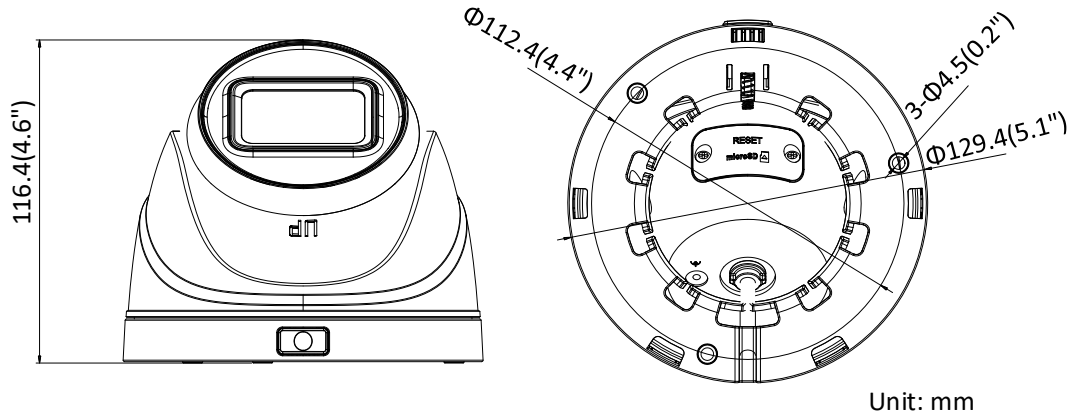

Available Model

HWI-T641H-Z(2.8 to 12 mm)

Dimensions

Accessories

Distributed by

HIKVISION® HiWatch Series

Headquarters

No.555 Qianmo Road, Binjiang District,
Hangzhou 310051, China
T +86-571-8807-5998
overseasbusiness@hikvision.com

Hikvision USA
T +1-909-895-0400
sales.usa@hikvision.com

Hikvision Italy
T +39-0438-6902
info.it@hikvision.com

Hikvision Singapore
T +65-6684-4718
sg@hikvision.com

Hikvision Africa
T +27 (10) 0351172
sale.africa@hikvision.com

Hikvision Europe
T +31-23-55-42-770
info.eu@hikvision.com

Hikvision France
T +33(0)1-85-330-450
info.fr@hikvision.com

Hikvision Oceania
T +61-2-8599-4233
salesau@hikvision.com

Hikvision Hong Kong
T +852-2151-1761

Hikvision Middle East
T +971-4-8816086
salesme@hikvision.com

Hikvision Spain
T +34-91-737-16-55
info.es@hikvision.com

Hikvision Canada
T +1-909-895-0400
sales.usa@hikvision.com

Hikvision Russia
T +7-495-669-67-99
saleru@hikvision.com

Hikvision Poland
T +48-22-460-01-50
poland@hikvision.com

Hikvision Korea
T +82-31-731-8841
sales.korea@hikvision.com

Hikvision India
T +91-22-28469900
sales@pramahikvision.com

Hikvision UK
T +01628-902140
support.uk@hikvision.com

Hikvision Brazil
T +55 11 3318-0050
Latam.support@hikvision.com