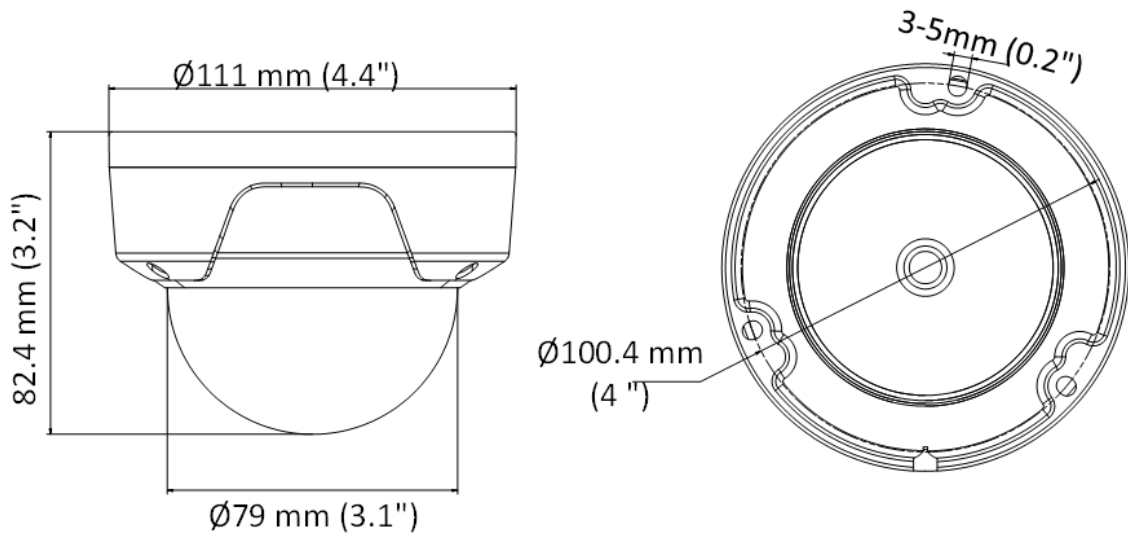

▪ **Dimension**

Unit: mm(inch)

▪ **Accessory**

▪ **Optional**

DS-1271ZJ-110 Pendant Mount	DS-1275ZJ-SUS Vertical Pole Mount	DS-1272ZJ-110 Wall Mount	DS-1280ZJ-DM18 Junction Box	DS-1259ZJ Inclined Ceiling Mount
DS-1276ZJ-SUS Corner Mount	DS-1250ZJ Rain Shade	DS-1253ZJ-M Water-proof	DS-1258ZJ Wall Mount	DS-1272ZJ-110B Wall Mount